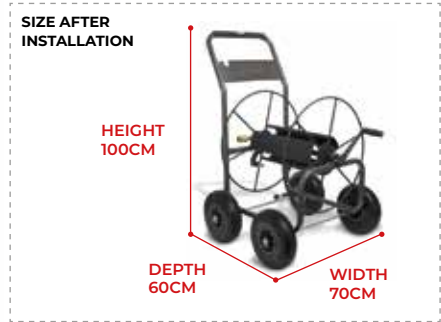

HOSE REELS

PROFESSIONAL HOSE REELS

PROF. HOSE REEL 4WL CAP. 3/4"-130M

Art. No. 734130 | Pack.: 1 | Replacement wheel: KW555021