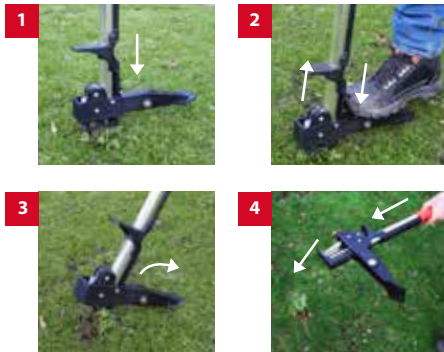

WEEDPULLER 1050MM

Art. No. 124500 | Pack.: 1

5 410685 892343

EASILY REMOVE WEEDS IN NO TIME.
NO MORE BENDING
= BETTER FOR YOUR BACK!

DIRECTIONS:

1. Push the prongs into the ground.
2. Apply pressure with your foot.
3. Tilt the handle towards you.
4. Push out the weed.