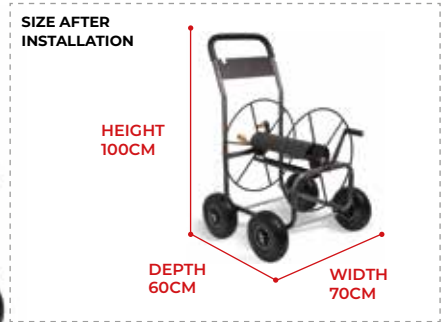

PROF. HOSE REEL 4WL FOOT BRAKE CAP. 3/4"-130M

Art. No. 734130V | Pack.: 1 | Replacement wheel: KW555021