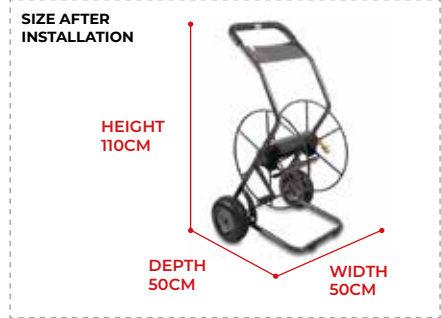

PROF. HOSE REEL CART 2WL CAP. 3/4"-90M

Art. No. 730130 | Pack.: 1 | Replacement wheel: KW555021