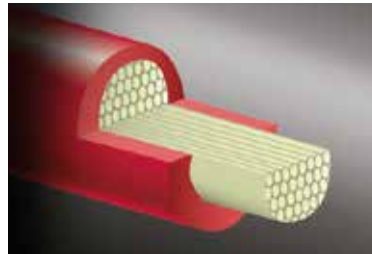

FIBERGLASS HANDLES

A **fiberglass handle** consists of millions of very fine glass fibers and hardened by means of an epoxy resin in a microwave, to make sure there are no air bubbles between the fibers. This prevents spades from bursting in the longitudinal direction.

3x
STRONGER
THAN WOOD

HOLLOW FIBER

- fiberglass reinforced polyamide handle
- light hollow handle, 2 to 3 times more resistant than a wooden handle
- use: shovels, flat rim shovels and brooms

5x
STRONGER
THAN WOOD

FIBER CORE

- fiberglass core surrounded by PVC
- use: range of spades, hammers, sledges, splitting mauls and axes

10x
STRONGER
THAN WOOD

FULL FIBER

- fiberglass, 100 % homogeneous drawn, parallel and continuously
- use: range of professional spades and hammers

VIEW THE TEST

VIA THE QR CODE OR ON
WWW.YOUTUBE.COM/POLETQUALITYPRODUCTS