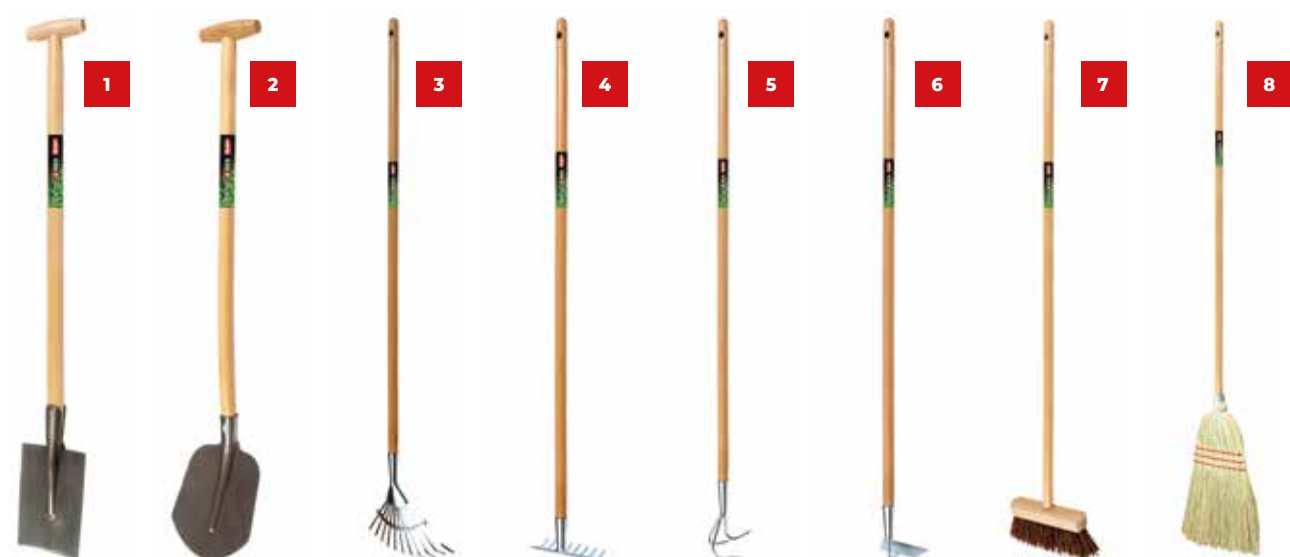

Art. No. 3008 | Pack.: 1

5 410685 801154

GARDENING 4 KIDS

Quality tools tailored for children to help in the garden. With the growing trend for vegetable gardening in schools and the square meter of vegetable gardens, these adapted tools will certainly come in handy!

GARDENING 4 KIDS ADULT GARDENING FOR CHILDREN

1 GARDENING 4 KIDS SPADE 85CM
 Art. No. 3020
 Pack.: 1
 Handle: 136285

5 410685 877067

2 GARDENING 4 KIDS SHOVEL 80CM
 Art. No. 3021
 Pack.: 1
 Handle: 131380