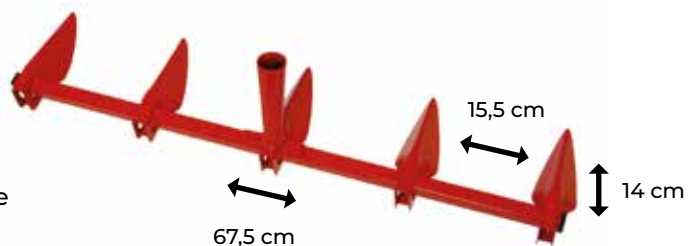

SEED ROW PULLER

- fast and efficient
- adjustable teeth: row distance of your choice
- up to 5 sowing/planting rows in one move
- max. 67 cm wide

Manual seed row puller for pulling seed or planting rows in the vegetable garden. With 5 adjustable teeth and ash handle. Efficiently draw 2/3/5 seed rows side by side, in parallel straight rows, in one movement and with the same intermediate position.