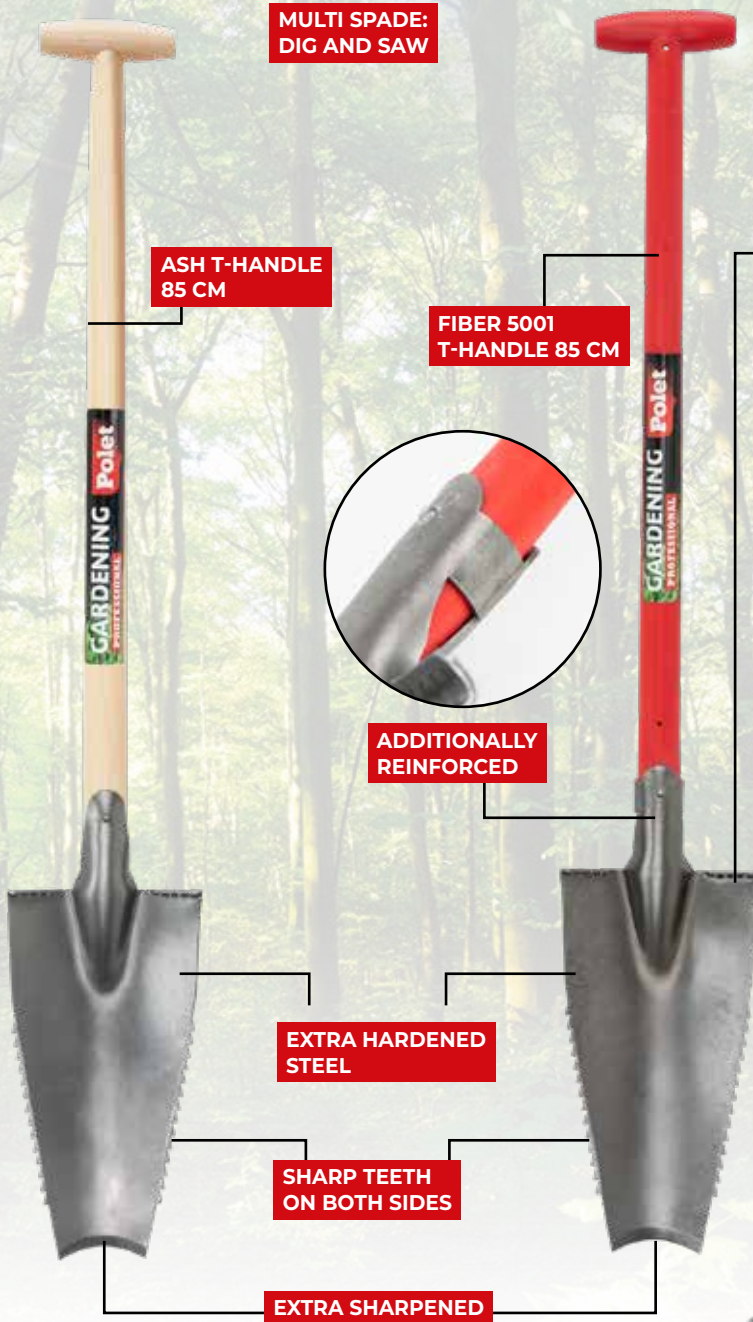

SPRING SPADE

HANDLE ATTACHMENT

- attached solidly by means of a rivet
- the socket is polished and firmly pressed
- due to the extra thickening underneath, there is no open space between socket and handle to promote a long life span
- tree nursery spades: extra reinforcement ring

FIBER 5001

PROF. SPADE 350/130/3,5 2ST
T-HA FIBER 5001 85CM

Art. No. 101005EB | Pack.: 5 | Handle: EESPABV

FIBER 5001

PROF. SPADE 350/130/3,5 2ST
T-HA 85CM

Art. No. 101005 | Pack.: 5 | Handle: 137285

GARDEN TIPS
HOW TO CHOOSE THE RIGHT SPADE?

Based on the right handle.

Polygator®

**MULTI SPADE:
DIG AND SAW**

**ASH T-HANDLE
85 CM**

**FIBER 5001
T-HANDLE 85 CM**

FOOTRESTS WITH SLOTS

- prevents dirt accumulation
- patented slots

**ADDITIONALLY
REINFORCED**

**EXTRA HARDENED
STEEL**

**SHARP TEETH
ON BOTH SIDES**

EXTRA SHARPENED

MORE INFO
Discover all information about the warranty here.

**SPECIALLY SHAPED
BLADE**

POLYGATOR

Blade thickness 3 mm

**PROF.TREE ROOT SPADE 380/140/3 2ST
T-HA FIBER 5001 85CM**