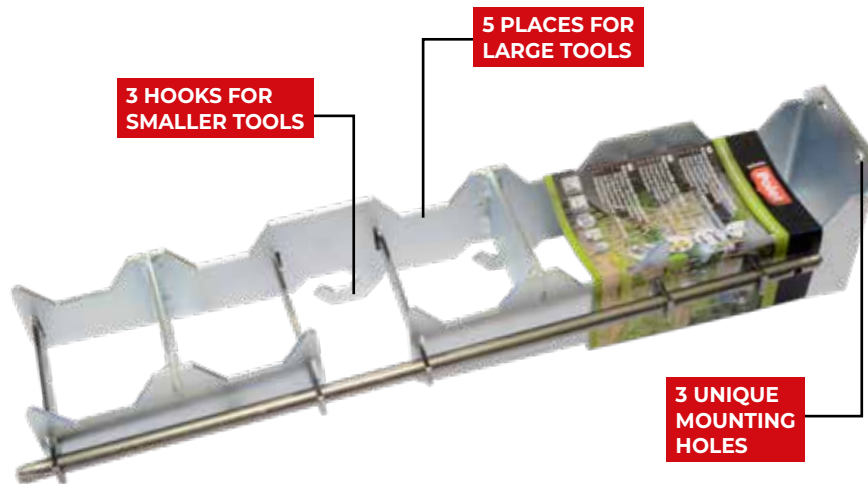

TOOL CARRIER

TOOL CARRIER WITHOUT LOCK

Art. No. 700329 | Pack.: 1

5 410685 891612

TOOL CARRIER WITH LOCK

Art. No. 700330 | Pack.: 1

5 410685 891889

CHARACTERISTICS

- up to 5 large tools: each tool is directly accessible separately.
- also 3 hooks for smaller hand tools.
- for wall mounting.
- with 3 unique fixing holes: level to wall.
- space-saving.
- locking = anti-theft !

CONVENIENT SYSTEM: QUICK 1 BY 1 IN & OUT