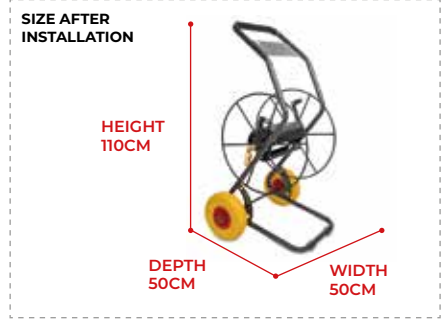

PROF. HOSE REEL CART 2WL CAP. 3/4"-90M

Art. No. 730130FF | Pack.: 1 | Replacement wheel: KW555031