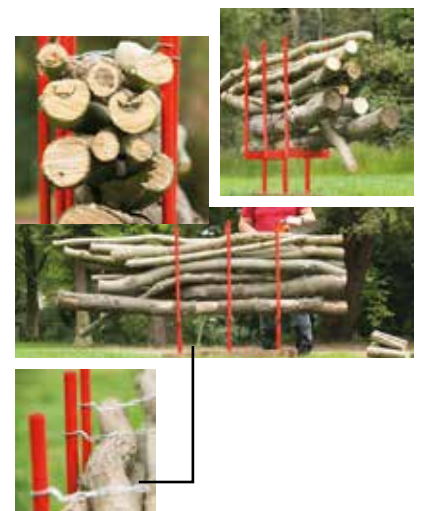

BILLHOOKS

BILLHOOK 20CM

Art. No. 061220 | Pack.: 5

BILLHOOK MODEL PARIS 23CM LEATHER GRIP

Art. No. 061230 | Pack.: 5

BILLHOOK 30CM LEATHER GRIP

Art. No. 061240 | Pack.: 5

BILLHOOK DOUBLE 23CM GRIP WOOD

Art. No. 061250 | Pack.: 5

BILLHOOK BLACKBERRY DOUBLE 45CM GRIP WOOD

Art. No. 061260 | Pack.: 5

SICKLE 24CM W/HA 135CM

Art. No. 321002 | Pack.: 1 | Handle: 141453

SICKLE WITH 2 SIDES W/HA 135CM

Art. No. 321003 | Pack.: 1 | Handle: 141453

SAWHORSES

SAWHORSE 25

Art. No. 061600 | Pack.: 1

- ergonomic
- foldable
- safe

SAWHORSE BULK 120x110x60cm

Art. No. 061620 | Pack.: 1

min 5 cm
max 25 cm

max 150 kg

max 4m

- cutting multiple logs at the same time is possible with the bulk sawhorse
- three chains ensure that the logs are held in place while cutting