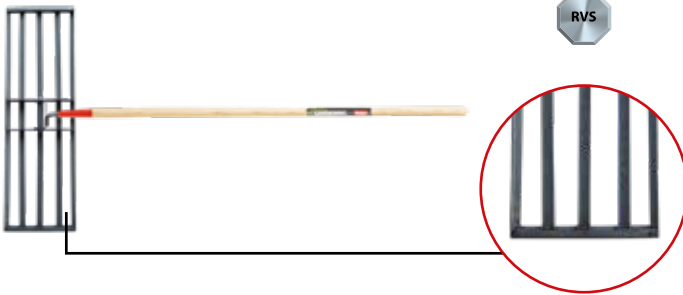

LAWN RAKE 710MM

Art. No. 030301 | Pack.: 3

LAWN RAKE 710MM W/HA 150CM

Art. No. 0303011 | Pack.: 3 | Handle: 143662

LEVELLING RAKE 800X250MM

Art. No. 300080 | Pack.: 1