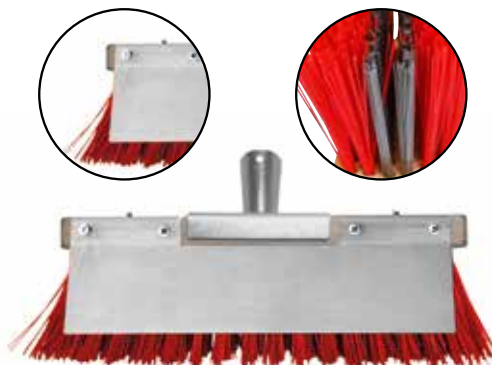

2 IN 1

BROOM 270MM PP RED+STEEL WIRE 75MM WITH SCRAPER

Art. No. 409011 | Pack.: 5

BROOM 270MM PP RED+STEEL WIRE 75MM WITH SCRAPER W/HA 150CM

Art. No. 4090111 | Pack.: 5

NEW PRODUCT

- A combination of PVC and steel bristles with scraper
- Water-resistant bristles
- Use the scraper to scrape off stubborn dirt
- Extra-thick handle