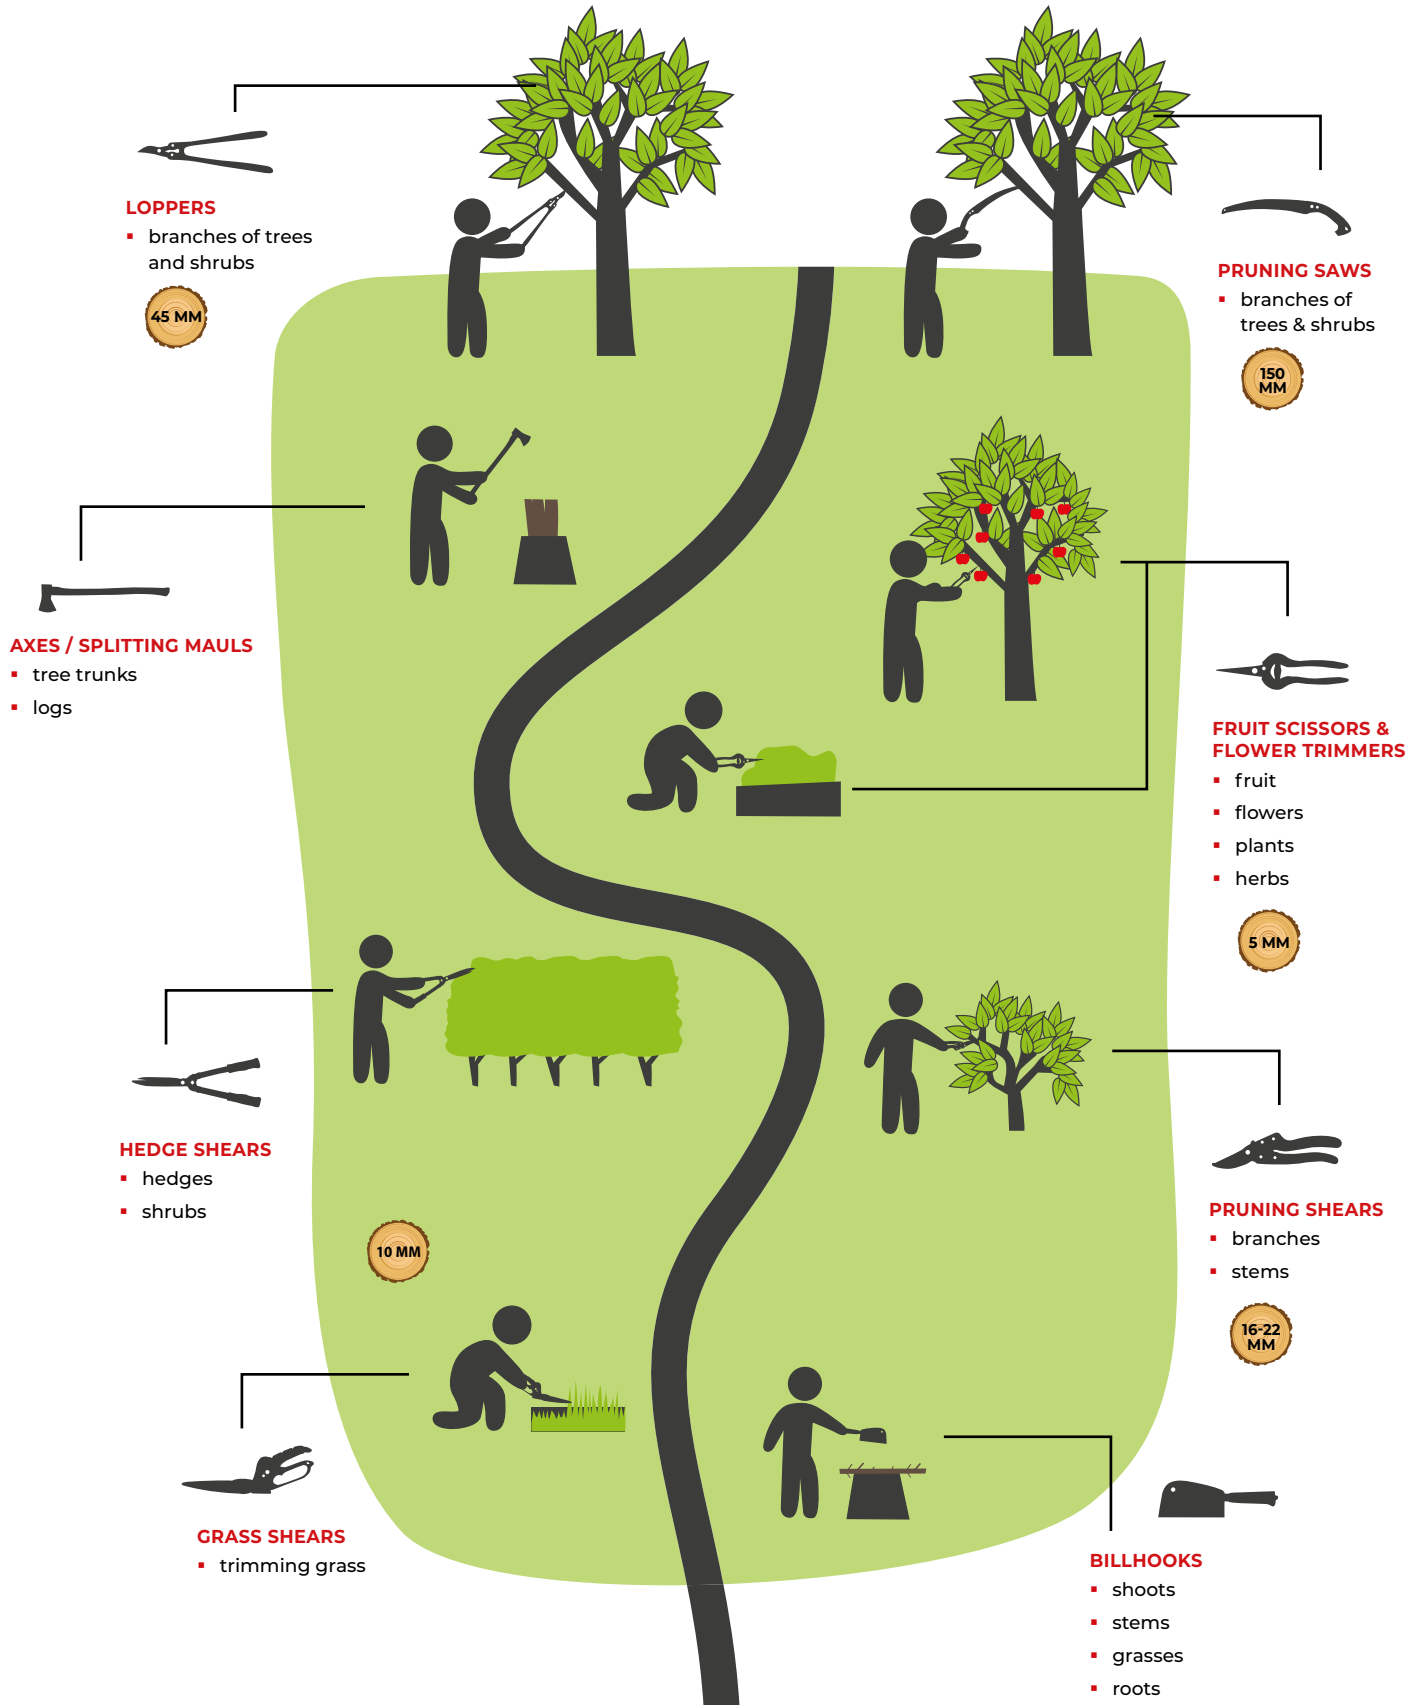

PRUNING TOOLS